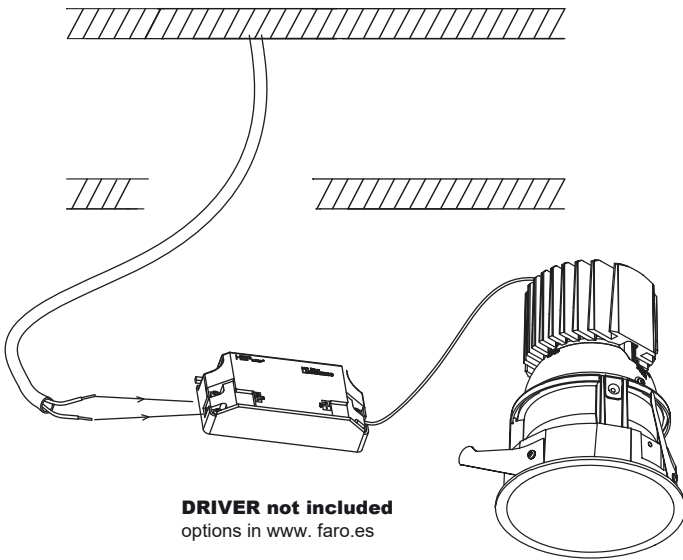

1

Ø103mm

2

3

4

ON

**Technical features • Características técnicas**

light options: LED 13W 350mA incl or LED 19W 500mA incl