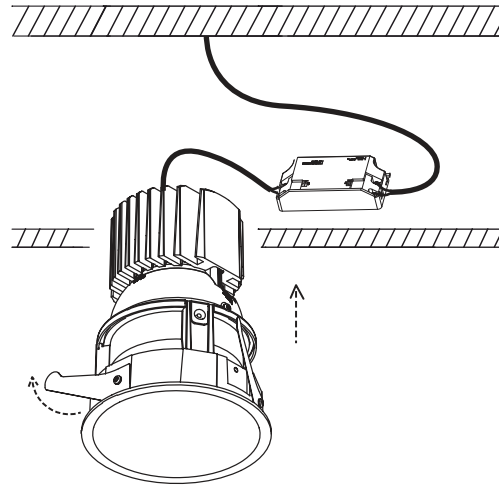

1

Ø103mm

2

3

4

ON

**Technical features • Características técnicas**

light options: LED 13W 350mA incl or LED 19W 500mA incl