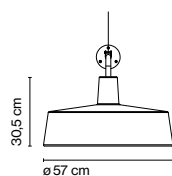

Soho 57

Soho A

Soho C Fixed Stem