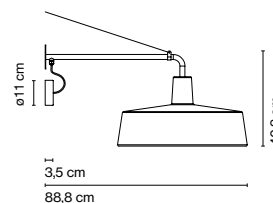

Soho 57

Soho A

Soho C Fixed Stem