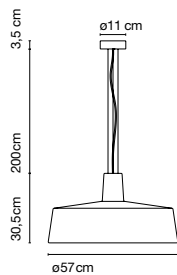

Soho 57

Soho A