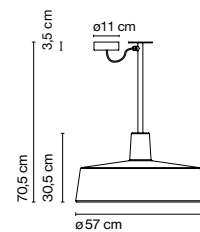

Soho A

Soho C Fixed Stem