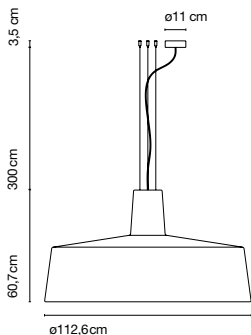

Soho 112

Soho A