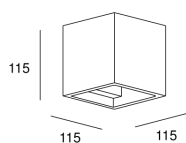

LUMINOTECHNIC FEATURES

Lampholder: 1 x G9

VENTILATION FEATURES

Power used: 40W

Service value measurement standard: EN 60879:2019

LOGISTICS

Net weight (kg): 0.86

Packaged weight (kg): 1.2

Packaging: 185mm x 195mm x 190mm

18 Un