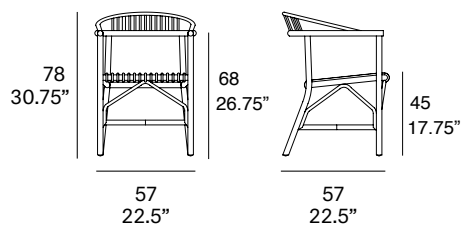

indoor

Altet

Dining armchair / sillón comedor

Studio expormim, 2012/2021

T111 R

with optional cushion

Dining armchair with structure made of peeled and tinted natural rattan of 1.18" diameter. Seat and backrest manufactured in peeled and tinted natural rattan of 0.3" diameter. Finished with a three step water-based coating (dye, base coat and top coat) highly resistant to solar radiation thanks to UV filters. Optional cushion. Possibility of customization through a wide variety of high performance technical fabrics. Protective caps.

Shipment details

Qty	1 dining armchair (1 box)
Volume	0,29 m ³ / 10 ft ³
Gross weight	9 kg / 20 lb
Net weight	5 kg / 11 lb
Box dimensions (approx.)	58 x 59 x 80 cm 22.75" x 23.25" x 31.5"
Item dimensions (width x depth x height)	57 x 57 x 78 cm 22.5" x 22.5" x 30.75"
COM (1, 40 - 1,50 m / 54"-59")	cushion: 0,6 m / 0.7 yd