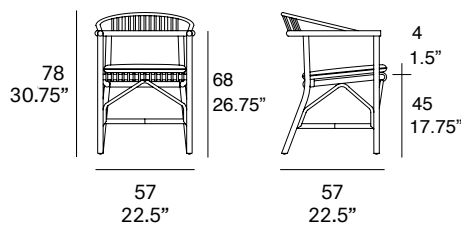

indoor

Altet

Dining armchair / sillón comedor

Studio expormim, 2012/2021

T111 R

with optional cushion

Dining armchair with structure made of peeled and tinted natural rattan of 1.18" diameter. Seat and backrest manufactured in peeled and tinted natural rattan of 0.3" diameter. Finished with a three step water-based coating (dye, base coat and top coat) highly resistant to solar radiation thanks to UV filters. Optional cushion. Possibility of customization through a wide variety of high performance technical fabrics. Protective caps.

Shipment details

Qty	1 dining armchair (1 box)
Volume	0,29 m ³ / 10 ft ³
Gross weight	9 kg / 20 lb
Net weight	5 kg / 11 lb
Box dimensions (approx.)	58 x 59 x 80 cm 22.75" x 23.25" x 31.5"
Item dimensions (width x depth x height)	57 x 57 x 78 cm 22.5" x 22.5" x 30.75"
COM (1, 40 - 1,50 m / 54"-59")	cushion: 0,6 m / 0.7 yd