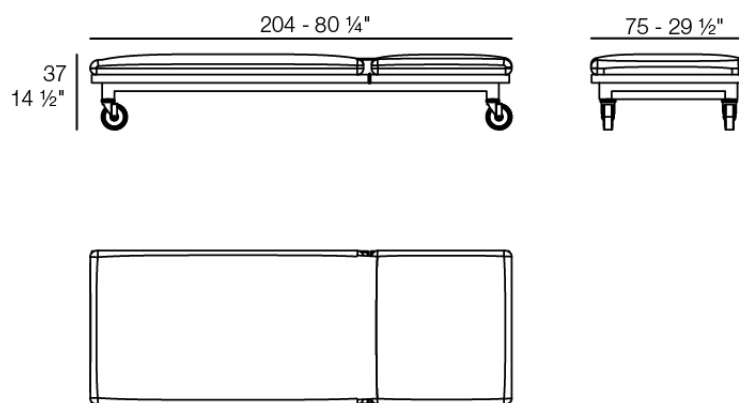

## Description

Weight: 36.5 Kg

VINEYARD Tumbona  
VINEYARD Sun Lounger