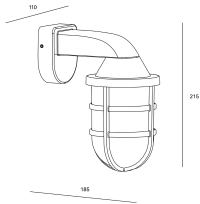

LUMINOTECHNIC FEATURES

Lampholder: 1 x E27

VENTILATION FEATURES

Power used: 15W

Service value measurement standard: EN 60879:2019

LOGISTICS

Net weight (kg): 0.36

Packaged weight (kg): 0.46

Packaging: 190mm x 115mm x 220mm

8 Un