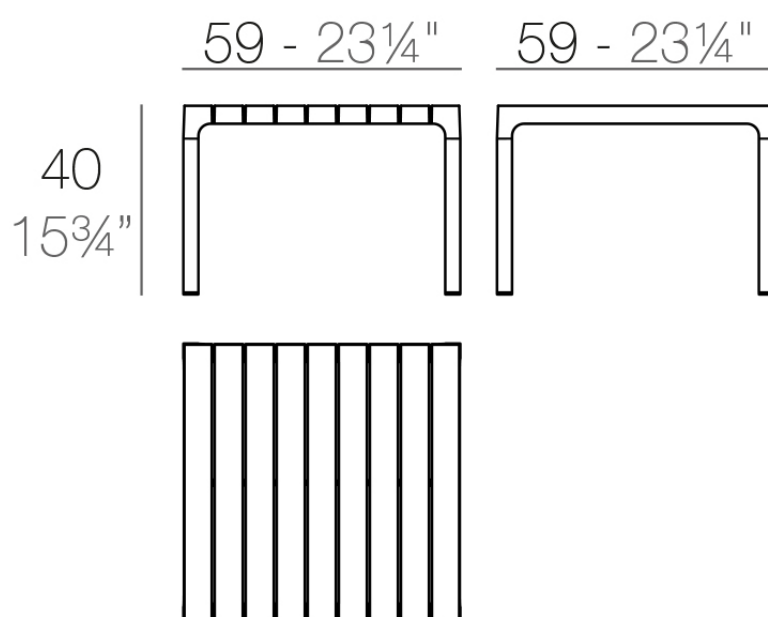

Spritz table 59x59x40

by Archirivolto Design

Spritz, designed by Archirivolto Design, captures the essence of summer evenings with a line of outdoor furniture that combines simplicity and functionality. Inspired by white beach fences and their delicate geometries, each piece brings a touch of freshness and elegance to an outdoor space.

Info

Description

Weight: 4.84 Kg

SPRITZ Mesa Baja
SPRITZ Low Table

Finishes

finishes

BASIC PP
Ref. 56030

white