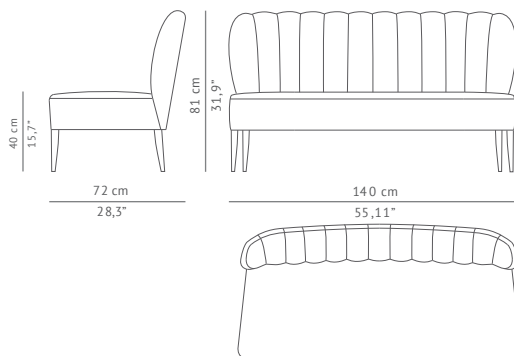

DALYAN | TWO SEAT SOFA

If Cleopatra was alive today, how would it be the furniture of her palace? That was the question which dared our team of designers and the mid century modern design chair DALYAN is the answer. DALYAN two seat sofa is a home furniture piece in which balance is represented. Balance between feminine shapes and neutral tones. It resembles the famous mud baths in Turkey, appreciated by Cleopatra for its beauty benefits. DALYAN two seat sofa will bring beauty to every decor, whether regarding a palace, a villa or an apartment. The synthetic leather of this home furniture piece will give the final touch to every project.

DIMENSIONS

WIDTH	140 cm 55,11"
DEPTH	72 cm 28,3"
HEIGHT	81 cm 31,88"
SEAT HEIGHT	40 cm 15,74"
SEAT DEPTH	46 cm 18,11"

MATERIALS

FABRIC	Synthetic leather
FABRIC REFERENCE	BB MOSS COLOUR 40
FABRIC NEEDED	12 mts 472,44" (Standard width 1,40mts 55")
LEGS	Matte lacquer

FABRIC / LEATHER REQUEST

COM	12 mts 472,44" (Standard width 1,40mts 55")
COL	184,8 sq ft

PACKAGING

DIMENSIONS	W 150 cm 59,16" D 82 cm 32,28" H 88 cm 34,64"
VOLUME	1,08m ³ 50,85 ft ³
WEIGHT	50kg 99 lbs

LEAD TIME

Production time is between 6 to 8 weeks for BRABBU collections.
Delivery time is not included.

All of our furniture can be made to measure and it is available in different finishes.
Please note that the colours and materials shown are for reference only and small variations may occur.