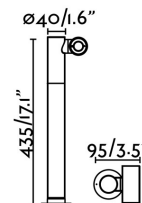

SPY-2 Dark grey beacon lamp

Ref. 70783

SPY-2 is a dark grey beacon for outdoor lighting. This lamp can be adjusted and features IP65, that gives high protection against rain and solids.

Specifications

Bulb:	COB LED 6W 3000K 30° 500LM
Bulb included:	No
Transformer:	Driver
Transformer included:	Yes
Voltage:	220-240V
IP:	65
Class:	I
Material:	Aluminium and transparent glass
Designer:	
Length:	90 mm
Net Width:	125 mm
Height:	500 mm
Net Weight:	1.10 kg
Volume:	0.00518 m3