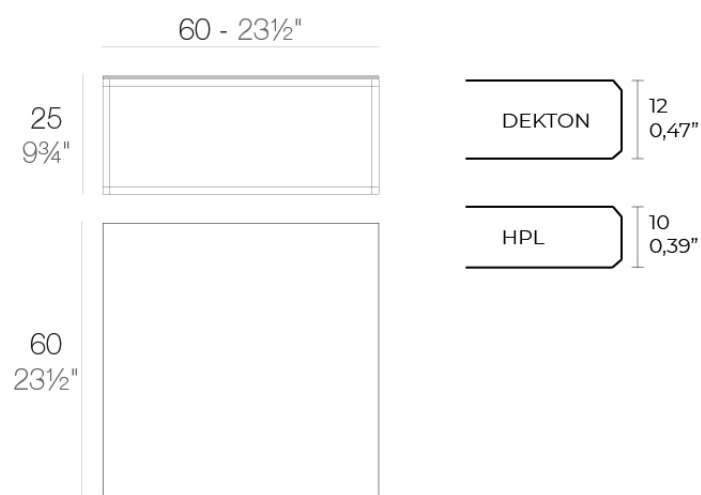

Pixel table 60x60x25

by Ramón Esteve

The Pixel collection, designed by Ramón Esteve for Vondom, transforms the concept of outdoor furniture with its inspiration in the small elements of colour that make up an image. Pixel not only adds style, but also offers infinite configuration possibilities, turning any space into a place of creativity and comfort.

Info

Description

Item suitable for indoor and outdoor use.

Weight: 9.18 Kg

PIXEL Mesa Baja 60x60x25
PIXEL Low Table 23½x23½x9¾

Finishes

finishes

ALUMINIUM