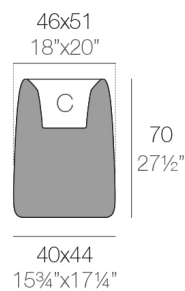

# ORGANIC HIGH SQUARE PLANTER 46x51x69

By **MACETEROS**

View online: <https://www.vondom.com/products/42308A>

### Description

7.1 Kg

ORGANIC cuadrada alta 38x42 cm  
ORGANIC square high 15"x16 1/2"

C = 12 L  
C = 3 1/4 gal