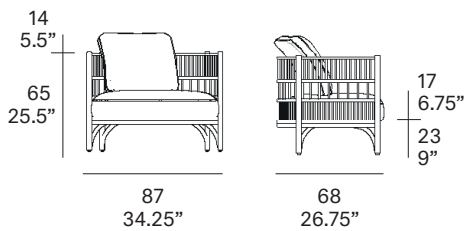

indoor

Cadenza Armchair / sillón

David López Quincoces, 2024

T101

Armchair with structure made of peeled and tinted natural rattan of 32 mm/1.26" diameter. Backrest manufactured in peeled and tinted natural rattan of 10 mm/0.4" diameter. Finished with a three step water-based coating (dye, base coat and top coat) highly resistant to solar radiation thanks to UV filters. Possibility of customization through a wide variety of high performance technical fabrics. 1 backrest cushion 52x42 cm / 20.5"x16.5" included. Protective caps.

Shipment details

Qty	1 armchair (1 box)
Volume	0,47 m ³ / 16.5 ft ³
Gross weight	25 kg / 55 lb
Net weight (1 ottoman)	17 kg / 37.5 lb
Box dimensions (approx.)	92 x 73 x 70 cm 36.2 x 28.7" x 27.5"
Item dimensions (width x depth x height)	87 x 68 x 65 cm 34.25" x 26.75" x 25.5"
COM (1, 40 - 1,50 m / 54"-59")	cushion: 2,4 m / 2.6 yd