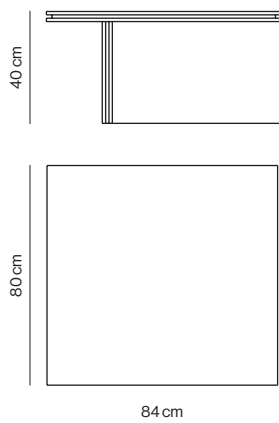

Collection of side, bedside and coffee tables composed of a rectangular top and structure in ash veneered MDF. The top and structure are made of double boards with a separation between them that has a 2cm offset from the border. The size and shape of the tables makes it possible to place them both individually and superposing, creating sets.

Mesas auxiliares y de noche

Side and bedside tables

SLOT-55	52x50x40 cm	0,160 m ³	15 Kg
Fresno Ash			

Mesas de centro

Coffee tables

SLOT-85	80x50x32 cm	0,188 m ³	21 Kg
Fresno Ash			

SLOT-88	84x80x40 cm	0,364 m ³	32 Kg
Fresno Ash			

Mesas de centro

Coffee tables

SLOT-25

120x50x32 cm

0,275 m³ 29 Kg

Fresno
Ash

Acabados | Finishes

Colores aproximados
Approximate colours