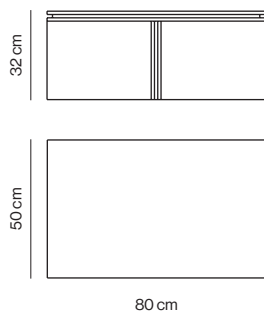

Collection of side, bedside and coffee tables composed of a rectangular top and structure in ash veneered MDF. The top and structure are made of double boards with a separation between them that has a 2cm offset from the border. The size and shape of the tables makes it possible to place them both individually and superposing, creating sets.

Mesas auxiliares y de noche

Side and bedside tables

SLOT-55	52x50x40 cm	0,160 m ³	15 Kg
Fresno Ash			

Mesas de centro

Coffee tables

SLOT-85	80x50x32 cm	0,188 m ³	21 Kg
Fresno Ash			

SLOT-88	84x80x40 cm	0,364 m ³	32 Kg
Fresno Ash			

Mesas de centro

Coffee tables

SLOT-25

120x50x32 cm

0,275 m³ 29 Kg

Fresno
Ash

Acabados | Finishes

Colores aproximados
Approximate colours