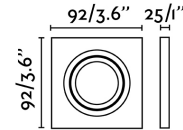

Designer:

Length: 92 mm

Net Width: 25 mm

Height: 92 mm

Net Weight: 0.10 kg

Volume: 0.00053 m3

8421776182400