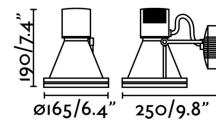

PROJECT Dark grey projector lamp

Ref. 71389

Modern projector made from aluminium die casting with a transparent glass diffuser.

Specifications

Bulb:	1 x E27 PAR38 20W
Bulb included:	No
Voltage:	100-240V
Operating Frequency:	50/60Hz
IP:	65
Class:	I
Material:	Aluminium die casting and transparent glass diffuser
Designer:	ALEX & MANEL LLUSCÀ
Recommended bulb:	17400
Description of recommended Bulb:	PAR38 E27 LED 10W 4000K 850Lm BLANCA
Length:	165 mm
Net Width:	250 mm
Height:	190 mm
Diameter:	165 Ø
Net Weight:	1.60 kg
Volume:	0.00853 m3