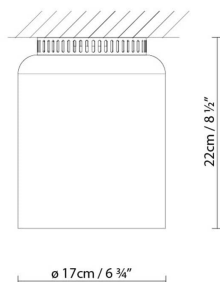

ASPEN C17A (E27)