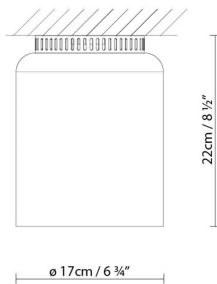

Descripción:

Plafón de luz directa y difusa. Acabados lacado mate, con diferentes opciones: grey, snow, lemon, mango, clear turquoise, aqua, merlot, river, sea, rose, limestone, black y latón. Disponible en cuatro tamaños.

ASPEN C17A LED