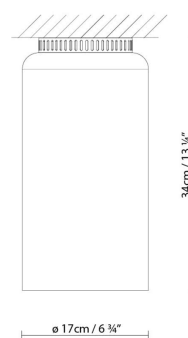

ASPEN C17B (E27)

SHADE:		Grey (matte)	New:		Merlot (matte)	RING:		Black (matte)		
		Mango (matte)			Rose (matte)					
		Snow (matte)			Clear turquoise (matte)			River (matte)		Limestone (matte)
		Lemon (matte)			Aqua (matte)			Sea (matte)		Brass (matte)
		Black (matte)								

CÓDIGO	LUMINARIA	FUENTE DE LUZ	DIM	BOMBILLA	kg
727450	ASPEN C17A LED	LED 16,6W 1350lm 2700K CRI≥90	PHASE CUT	A++	2
727451	ASPEN C17B LED	230V			
727420	ASPEN C17A (E27)	LED 15W (E27)		A++	2
727421	ASPEN C17B (E27)	Fluo. max. 30W (E27)		A	2