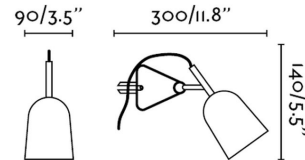

## STUDIO White clip lamp

Ref. 51135

STUDIO is a lamp designed by Nahtrang created to offer comfort while working, studying or reading. The light source is a E14 20W bulb, not included. This clip lamp is ideal for placing it on a shelf or at the end of the desk, bringing light to the workspace. Optionally, you can use the ref. 51129. With this accessory you will be able to transform it into a wall lamp.

## Specifications

<b>Bulb:</b>	1 X E14 15W
<b>Bulb included:</b>	No
<b>Voltage:</b>	100-240V
<b>Operating Frequency:</b>	50/60Hz
<b>IP:</b>	20
<b>Class:</b>	II
<b>Material:</b>	Metal and ABS
<b>Designer:</b>	NAHTRANG
<b>Length:</b>	90 mm
<b>Net Width:</b>	140 mm
<b>Height:</b>	300 mm
<b>Diameter:</b>	90 Ø
<b>Net Weight:</b>	0.42 kg
<b>Volume:</b>	0.00389 m3