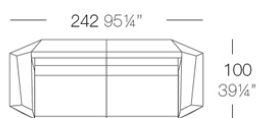

1 x 54002 Módulo Izquierdo Sectional Sofa Left
1 x 54003 Módulo Derecho Sectional Sofa Right