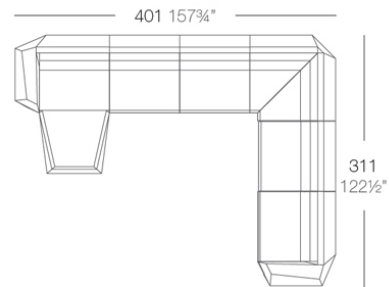

- 3 x 54004 Módulo Central Sectional Sofa Armless
- 1 x 54002 Módulo Izquierdo Sectional Sofa Left
- 1 x 54003 Módulo Derecho Sectional Sofa Right
- 1 x 54006 Módulo Esquina 90° Sectional Sofa Corner 90°
- 1 x 54006 Módulo Chaiselongue Ottoman