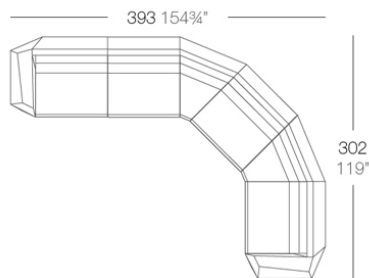

Combinations

- 3 x 54004 Módulo Central Sectional Sofa Armless
- 1 x 54002 Módulo Izquierdo Sectional Sofa Left
- 1 x 54003 Módulo Derecho Sectional Sofa Right
- 1 x 54006 Módulo Esquina 90° Sectional Sofa Corner 90°
- 1 x 54010 Módulo Esquina 45° Sectional Sofa Corner 45°