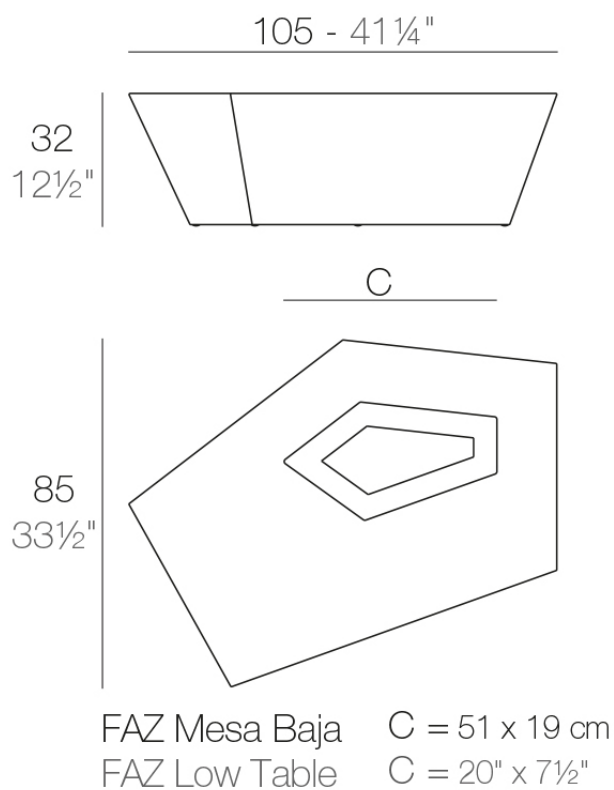

Info

Description

Made of polyethylene resin by rotational moulding. 100% Recyclable. Item suitable for indoor and outdoor use. Available in different finishes.

Weight: 10.5 Kg