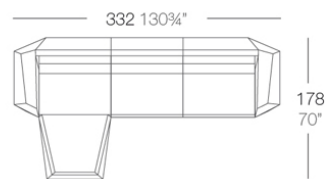

- 1 x 54004 Módulo Central Sectional Sofa Armless
- 1 x 54002 Módulo Izquierdo Sectional Sofa Left
- 1 x 54003 Módulo Derecho Sectional Sofa Right
- 1 x 54006 Módulo Chaiselongue Ottoman