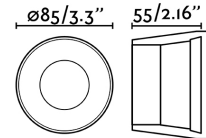

### Specifications

<b>Bulb:</b>	1 X GU10/MR16 50W
<b>Bulb included:</b>	No
<b>Transformer:</b>	
<b>Transformer included:</b>	No
<b>IP:</b>	20
<b>Class:</b>	
<b>Material:</b>	Metal
<b>Designer:</b>	
<b>Length:</b>	85 mm
<b>Height:</b>	55 mm
<b>Net Weight:</b>	0.10 kg
<b>Volume:</b>	0.00062 m3