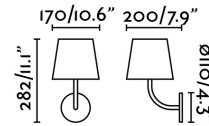

Bulb:	SMD LED 8W 3000K 600lm
Bulb included:	Yes
Transformer:	Driver
Transformer included:	Yes
Voltage:	220-240V
IP:	65
Class:	I
Material:	Aluminium and polycarbonate diffuser
Designer:	
Length:	200 mm
Net Width:	170 mm
Height:	282 mm
Diameter:	170 Ø
Net Weight:	1.31 kg
Volume:	0.01436 m3