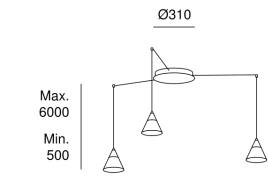

LUMINOTECHNIC FEATURES

Light source: LED SAMSUNG

CRI: 80

MacAdam steps: 3

Photobiological risk: RG0

VENTILATION FEATURES

Power used: 18.4W

Service value measurement standard: EN 60879:2019

LOGISTICS

Net weight (kg): 5.14

Packaged weight (kg): 6.46