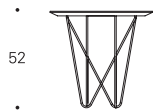

kendo

YOHSI

Discoh Design

Colección de mesas de centro y auxiliares compuesta por tapa circular y varillas metálicas curvadas. La tapa está disponible en MDF lacado, en chapa de nogal o roble, en cristal negro, espejo fumé gris o bronce o cerámica statuario. Las patas metálicas en metal termolacado negro microtexturado, opcionalmente pueden ir lacadas, en cromo o en latón. *Imprescindible indicar en el pedido.

Collection of coffee and side tables composed of a circular top and curved metallic rods. The top is available in lacquered MDF, in walnut or oak veneer, in black glass, smoked grey or bronze mirror or statuary ceramic. The metal legs are in micro-textured black thermo-lacquered metal, optionally lacquered, in chrome or brass. * Always indicate these in orders.

Mesas auxiliares

Occasional tables

52