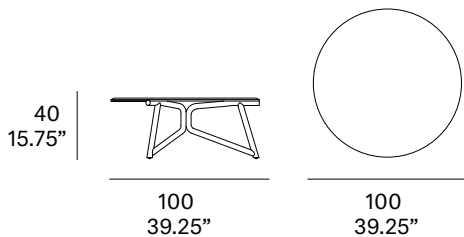

### Shipment details

Qty	1 coffee table (1 box)
Volume	0,48 m <sup>3</sup> / 17 ft <sup>3</sup>
Gross weight	20 kg / 44.1 lb
Net weight	16 kg / 35.3 lb
Item dimensions (width x depth x height)	100 x 100 x 40 cm 39.25" x 39.25" x 15.75"