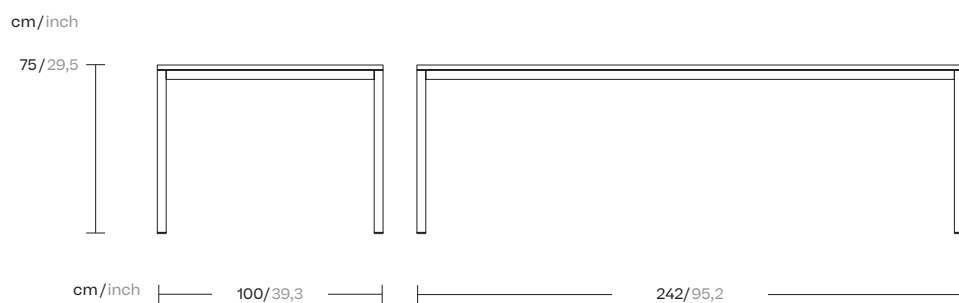

Landscape
Dining table
8 guests
by Kettal Studio

kettal

Dining table 8 guests

Designer
Kettal Studio

Collection
Landscape

Reference
KS9402500

1/3

Landscape aims to be part of a project. It is not understood as an item apart, but instead relates to its environment and melds with it. It is the project that is important, not the product, and this is its essence. Its rationalist construction seeks to give order, form and structure to the outdoor space, although, in terms of function, it has been designed to give shelter: to shade and cool or protect from the rain and wind.

kettal

Dining table

8 guests

Designer
Kettal Studio

Collection
Landscape

Reference
KS9402500

2/3

Materials