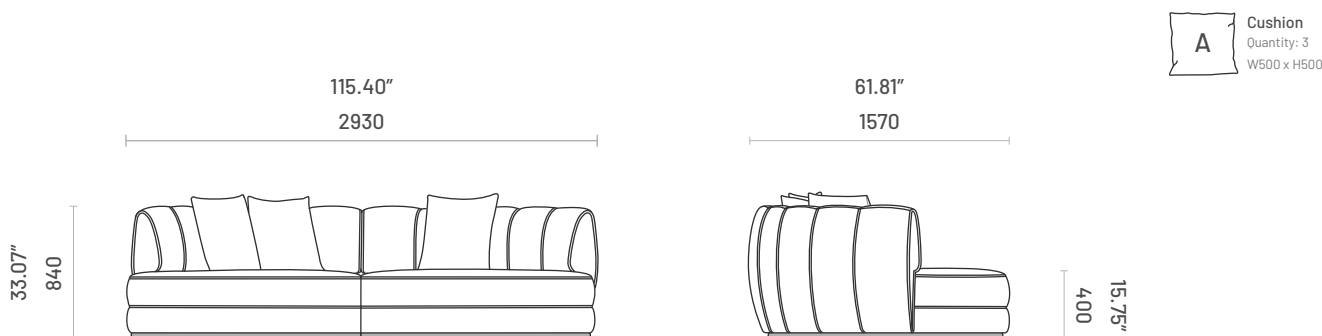

Stella

SOFA

An exclusive design for the most unique decorations! Stella sofa is a curvilinear sofa with a deep convex back. Resting on a wooden base, this piece features gentle piping from top to the bottom of this back for a greater illusion. This design allows you to welcome your guests even if you have a small space. Enveloping lines and generous proportions characterize Stella sofa without giving up the ergonomic function.

Specifications

Dimensions

Technical Information

Frame

Structure: Solid pine wood, plywood and MDF

Feet: Solid ash wood, steel or stainless steel

Padding

Seat: 23kg/m³, 42kg/m³, 60kg/m³ polyurethane foam

COM Fabric and Leather Requirements

Item	1	
	Fabric	Leather
Stella Sofa	 14.00 lm 45.92 ft	 28.00 m2 302.40 ft2

Packaging Information

Item	Number of Packages	Packaging Dimensions	Packaging Weight	
Stella Sofa (Package 1)	1	Width: 1720mm (67.72") Depth: 1340mm (52.76") Height: 920mm (36.22") Volume: 2.120m ³ (74.88ft ³)	78.40kg	172.84lb
Stella Sofa (Package 2)	1	Width: 2000mm (78.74") Depth: 1050mm (41.34") Height: 920mm (36.22") Volume: 1.932m ³ (68.22ft ³)	83.00kg	182.98lb