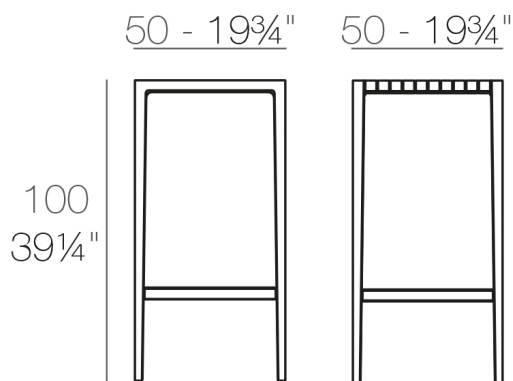

SPRITZ Mesa Alta
SPRITZ Bar Table

FINISHES

BASIC PP

Ref. 56018

Available in various colors

- MOSTAZA
- WHITE
- BLACK
- BRONZE
- ECRU