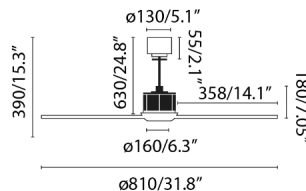

General characteristics

Type	I
IP	20
voltage	100V-240V
Hertz	50/60HZ
W	2,8-3,2-4-5-6,7-9
RPM	51-86-122-158-195-235
Airflow	121.69
Reverse function	SI
Engine type	DC
No. of blades	3
Pitched ceiling	SI
Can be installed without seat post	NO

Material

Body/Structure	Steel
Blade material	PC

Finish

Body/Structure	Matt Black
----------------	------------

Driver

Additional information

Additional rods included in the box	1
Length of the included rods	100-200mm