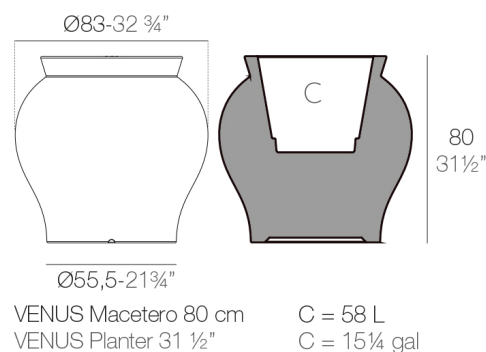

Description

16.02 Kg

FINISHES

BASIC

Ref. 67021A

Matt Polyethylene

- ICE
- WHITE
- BLACK
- BRONZE
- STEEL
- ANTHRACITE
- RED
- PISTACHIO
- ORANGE
- KHAKI
- NAVY
- PLUM
- TAUPE
- ECRU

 BEIGE