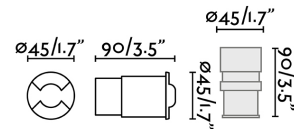

Material: 316 stainless steel and glass

Designer:

Length: 45 mm

Net Width: 90 mm

Height: 45 mm

Diameter: 45 Ø

Net Weight: 0.20 kg

Volume: 0.00050 m3