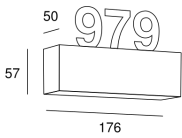

Room

Josep Patsi

05-7370-81-81

Wall fixture Room LED 8.1W 3000K Satin nickel 583lm

TECHNICAL FEATURES

Power (W) : 8.1W

Total power consumption of light (W) : 9.6W

Real lumens : 583

Real lm/W : 61

Correlated Colour Temperature (CCT) : LED warm-white 3000K

Dimming protocol : ON-OFF

Lens / reflector angle : FLOOD 98°

Structure material : Aluminium

Structure finish : Satin nickel

Diffuser material : Methacrylate