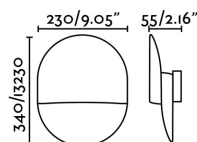

ERES White wall lamp

Ref. 64026

ERES is a modern wall lamp made of metal. It is ideal for indoor lighting.

Specifications

Bulb:	1xE27 MAX 15W LED
Bulb included:	No
Transformer:	
Transformer included:	No
Voltage:	100-240V
Operating Frequency:	50/60Hz
IP:	20
Class:	I
Material:	Metal
Designer:	
Recommended bulb:	
Length:	230 mm
Net Width:	55 mm
Height:	340 mm
Net Weight:	0.88 kg
Volume:	0.01024 m3