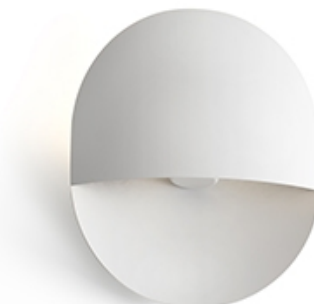

ERES White wall lamp

Ref. 64026

ERES is a modern wall lamp made of metal. It is ideal for indoor lighting.

Specifications

Bulb:	1xE27 MAX 15W LED
Bulb included:	No
Transformer:	
Transformer included:	No
Voltage:	100-240V
Operating Frequency:	50/60Hz
IP:	20
Class:	I
Material:	Metal
Designer:	
Recommended bulb:	
Length:	230 mm
Net Width:	55 mm
Height:	340 mm
Net Weight:	0.88 kg
Volume:	0.01024 m3