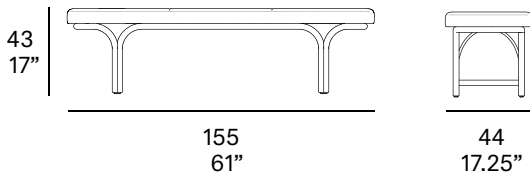

Shipment details

Qty	1 bench (1 box)
Volume	0,39 m ³ / 13.7ft ³
Gross weight	21 kg / 46.2 lb
Net weight	15 kg / 33 lb
Box dimensions (approx.)	160 x 50 x 57 cm 62.9" x 19.75" x 22.5"
Item dimensions (width x depth x height)	155 x 44 x 43 cm 61" x 17.25" x 17"