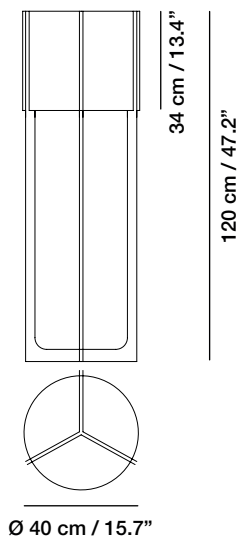

Medidas / Measures / Measurements / Mittengun

NIRVANA TABLE LAMP

NIRVANA TABLE LAMP

CARPYEN
BARCELONA

Carpylum70 S.L.
C/ Pere IV 78-84 E-08005 Barcelona
T +34 93 320 99 90

Spain: comercial@carpyen.com
Export: export@carpyen.com
Special project: antony@carpyen.com