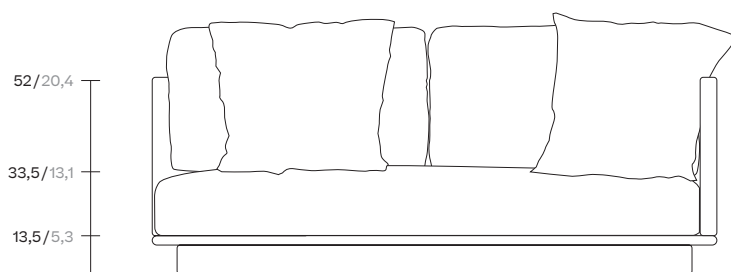

# Right corner module

Designer  
Vincent Van Duysen

Collection  
Giro

Reference  
KS7400700

1/4

cm/inch |----- 95/37,4 -----|

52/20,4

33,5/13,1

13,5/5,3

cm/inch |----- 180/70,8 -----|

Giro is a collection which can blend into interiors and exteriors due to its tactility and pure lines. In Giro, we have some variety of shapes, textures and materials (see the difference between the seating items and the coffee and side tables). And still all the items merge harmoniously together to create a warm, tactile and pleasant atmosphere.