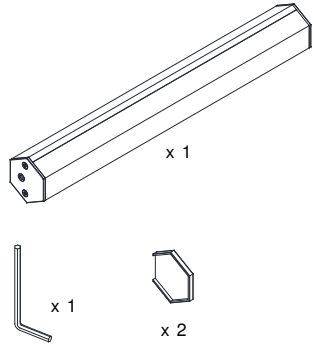

**COMPONENTS**

**TOOLS REQUIRED**

**ZONES**

- 0** SELV(12V max.) Minimum IP67.
- 1** Minimum IP44
- 2** Minimum IP44

**LIGHT SOURCE - FUENTE DE LUZ**

- ref. 63500 - 300mm - SMD LED 8W 4000K 500Lm INCL.
- ref. 63501 - 600mm - SMD LED 12W 4000K 870Lm INCL.
- ref. 63502 - 900mm - SMD LED 18W 4000K 1300Lm INCL.