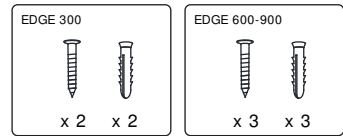

**COMPONENTS**

**TOOLS REQUIRED**

**ZONES**

- 0** SELV(12V max.) Minimum IP67.
- 1** Minimum IP44
- 2** Minimum IP44

**LIGHT SOURCE - FUENTE DE LUZ**

- ref. 63500 - 300mm - SMD LED 8W 4000K 500Lm INCL.
- ref. 63501 - 600mm - SMD LED 12W 4000K 870Lm INCL.
- ref. 63502 - 900mm - SMD LED 18W 4000K 1300Lm INCL.