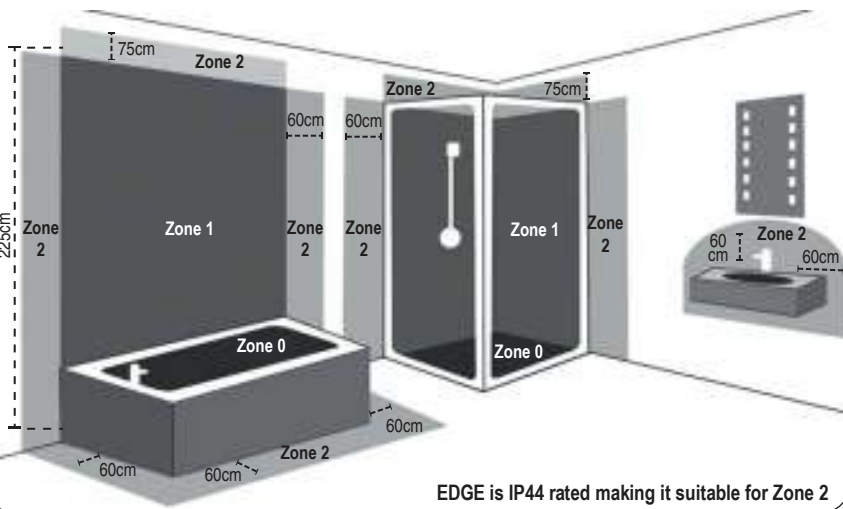

**COMPONENTS**

**TOOLS REQUIRED**

**ZONES**

- 0** SELV(12V max.) Minimum IP67.
- 1** Minimum IP44
- 2** Minimum IP44

**LIGHT SOURCE - FUENTE DE LUZ**

- ref. 63500 - 300mm - SMD LED 8W 4000K 500Lm INCL.
- ref. 63501 - 600mm - SMD LED 12W 4000K 870Lm INCL.
- ref. 63502 - 900mm - SMD LED 18W 4000K 1300Lm INCL.