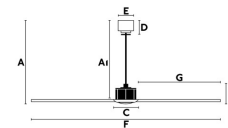

Class: I

Material: Motor made from metal with blades ABS

Designer: CONILLAS

Recommended bulb:

Length: 910 mm

Net Width: 910 mm

Height: 640 mm

Net Weight: 3.90 kg

Volume: 0.02563 m³

A	AI	B	C	D	E	F	G
640/25.2"	630/24.8"	180/7.05"	ø160/6.3"	55/2.1"	ø130/5.1"	ø910/35.8"	555/21.8"

8421776167742