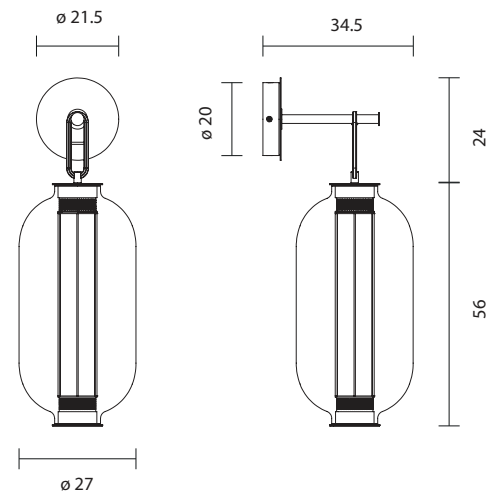

BAI A BA BA

by Neri&Hu, 2014

Wall lamp. Structure in bronze electroplated steel. Diffuser in blown transparent, amber and grey glass. Strip led column provide ambient light and led module placed at the bottom provide direct light. Strip led, led module and dimmable driver 1-10V included.

Type: Wall lamp

Environment: Indoor

Structure: Steel

Diffuser: Glass

Voltage: 230 V

Supply: Terminal strip

Dimmable driver included

Light source: Strip LED 15.4W 2700K 1150Lm
+ Module LED 9W 2700K 1960Lm
included

BAI A BA BA

402000640976 amber diffuser
402000640977 grey diffuser
402000640978 transparent diffuser

 6.6 kg
10.9 kg

CE   IP-20