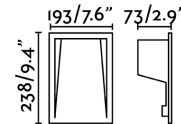

### Specifications

<b>Bulb:</b>	SMD LED 8W 3000K 630Lm 120°
<b>Bulb included:</b>	Yes
<b>Transformer:</b>	Driver
<b>Transformer included:</b>	Yes
<b>Voltage:</b>	100-240V
<b>IP:</b>	65
<b>Class:</b>	I
<b>Material:</b>	Aluminium and transparent tempered glass diffuser
<b>Designer:</b>	
<b>Length:</b>	193 mm
<b>Net Width:</b>	73 mm
<b>Height:</b>	238 mm
<b>Net Weight:</b>	1.40 kg
<b>Volume:</b>	0.00934 m3