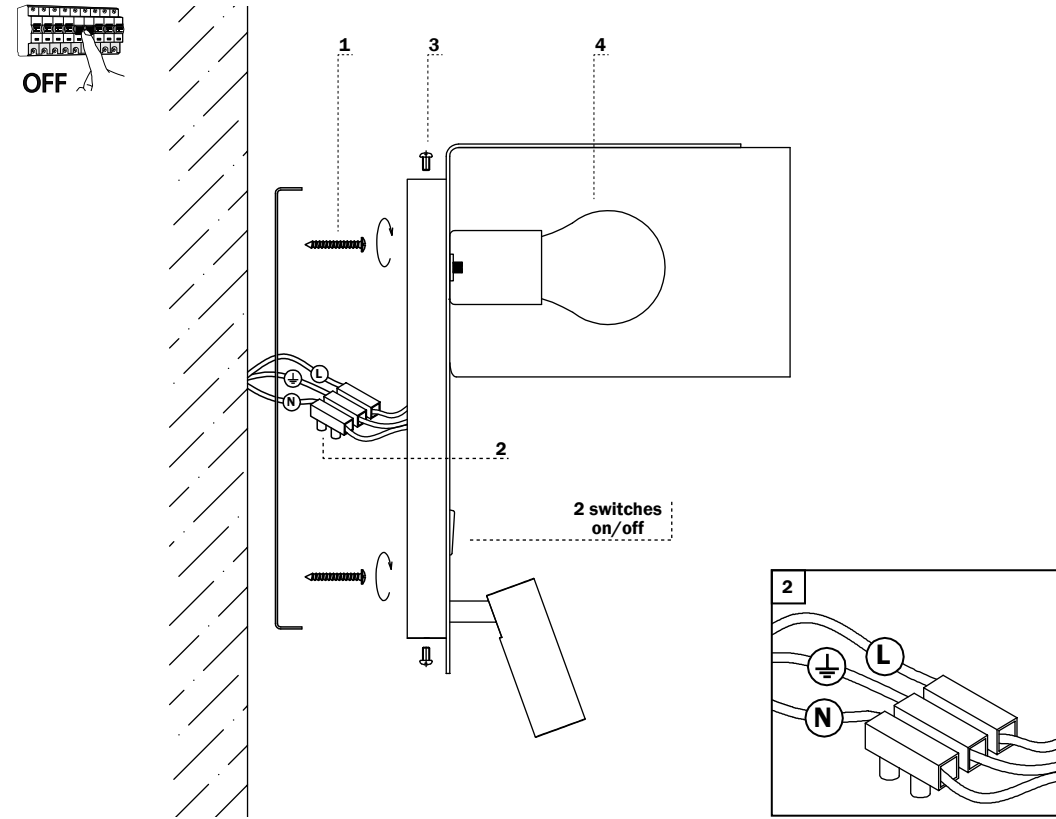

**FOLD**

ref. 64302 white  
ref. 64303 black

LIGHT SOURCE - FUENTE DE LUZ

1 x E27 MAX 15W LED NO INCL

TECHNICAL FEATURES - CARACTERÍSTICAS TÉCNICAS

**FOLD WITH READING LED**

ref. 64304 white  
ref. 64305 black

LIGHT SOURCE - FUENTE DE LUZ

1 x E27 MAX 15W LED NOT INCL  
SMD LED 3W 3000K 200lm INCL

TECHNICAL FEATURES - CARACTERÍSTICAS TÉCNICAS