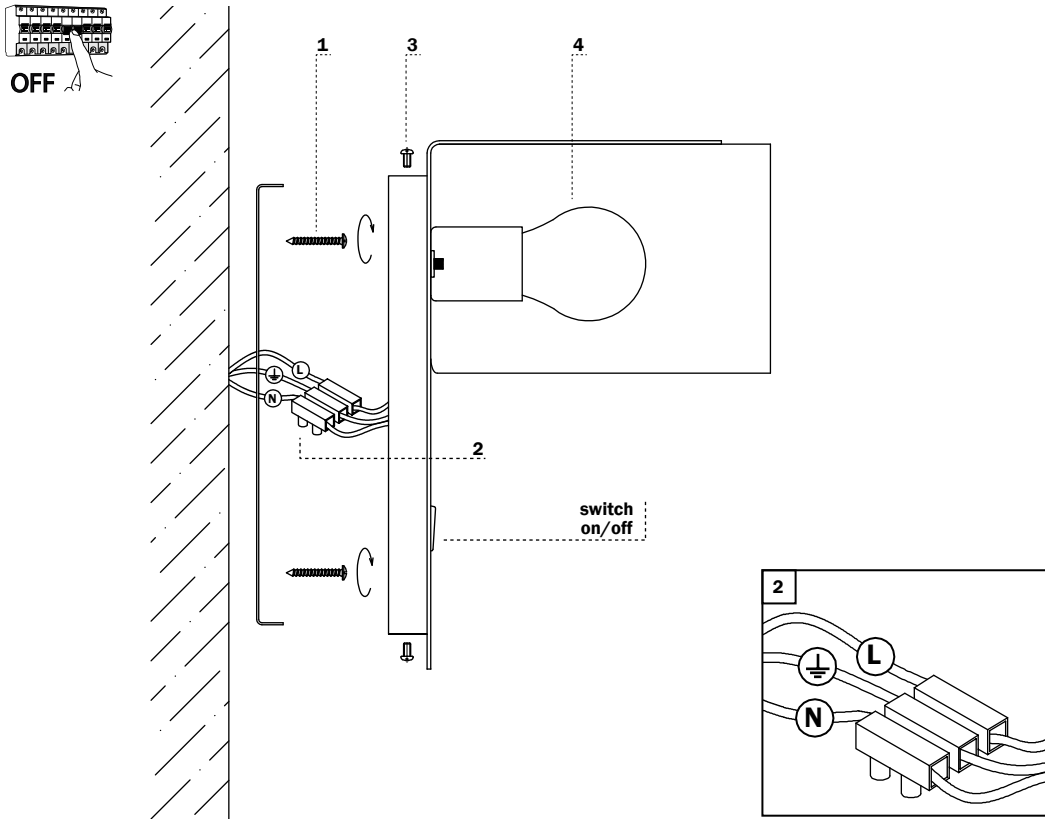

**FOLD**

ref. 64302 white  
ref. 64303 black

LIGHT SOURCE - FUENTE DE LUZ

1 x E27 MAX 15W LED NO INCL

TECHNICAL FEATURES - CARACTERÍSTICAS TÉCNICAS

**FOLD WITH READING LED**

ref. 64304 white  
ref. 64305 black

LIGHT SOURCE - FUENTE DE LUZ

1 x E27 MAX 15W LED NOT INCL  
SMD LED 3W 3000K 200lm INCL

TECHNICAL FEATURES - CARACTERÍSTICAS TÉCNICAS