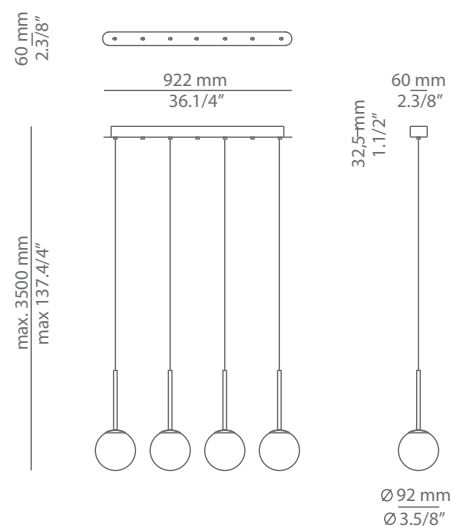

ALFI

T-3744 / T-3744A

surface compositions

Date	Type
Project	
Location	
Model #	Quantity
Specifier	

Code	Composition includes
L92S.4 alfi	1 linear canopy 113415XX3 4 units of T-3744 with textil cable 1 driver 671000090 / Dimmable Triac 4 plain glass shades 113741000
	<table border="0" style="width: 100%;"> <tr> <td style="width: 50%; border-right: 1px solid black; padding-right: 10px;"> Canopy 26 BLK Black 71 WH White 26 BLK Black 20 GLD M Gold Matt CUSTOM </td> <td style="width: 50%; padding-left: 10px;"> Finish </td> </tr> </table>

Code	Composition includes
R40S.3A alfi	1 round canopy 113415XX6 3 units of T-3744 with textil cable 1 driver 671000090 / Dimmable Triac 3 glass shades with cap 113741XX0
	<table border="0" style="width: 100%;"> <tr> <td style="width: 50%; border-right: 1px solid black; padding-right: 10px;"> Canopy 26 BLK Black 71 WH White 26 BLK Black 20 GLD M Gold Matt CUSTOM </td> <td style="width: 50%; padding-left: 10px;"> Finish </td> </tr> </table>