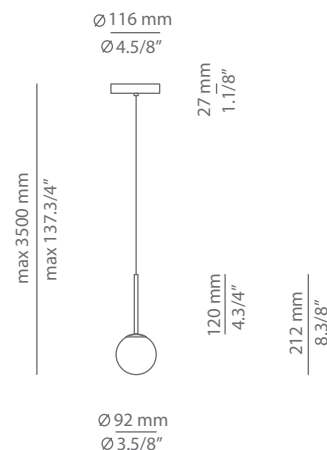

SPECIAL REQUIREMENTS

Custom finishes and versions

We offer custom plated or RAL finishes.

Alternate lamping and sizes available for projects. Consult our offices.

Special instructions

ESTILUZ, S.A.
Carretera d'Ogassa, s/n
17860 Sant Joan de les Abadesses
T+34 972 720 125
F+34 972 720 796

estiluz@estiluz.com
www.estiluz.com