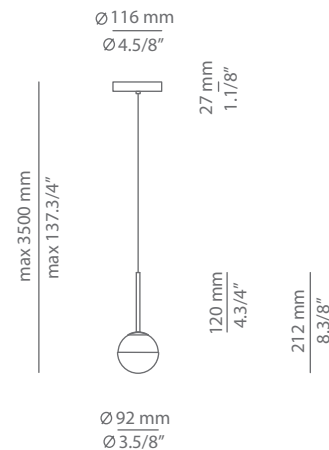

ALFI T-3744AS

surface suspension lamp

Date	Type
Project	
Location	
Model #	Quantity
Specifier	

Description

Metallic suspension lamp with glass shade with cap and integrated LED.
Adjustable height.

Pictures above might not show the specified dimensions or material. They are for illustration purposes only.

Ordering information

Product Code	Lamp	Finish
 T-3744AS glass shade with cap	LED 3W (led included) E (2700K / Ang 120° / >90 CRI / 24V) / 100V -240V Typ* 300 lumens / Non Dimmable	 26 BLK Black 20 GLD M Gold Matt CUSTOM

Product includes

Code	Description
113534XX0	1 surface canopy for 1 single pedant
T-3744C	1 alfi pendant with textile cable
113743XX0	1 glass shade with cap
671000038	1 driver / Non dimmable

SPECIAL REQUIREMENTS

Custom finishes and versions

We offer custom plated or RAL finishes.

Alternate lamping and sizes available for projects. Consult our offices.

Special instructions