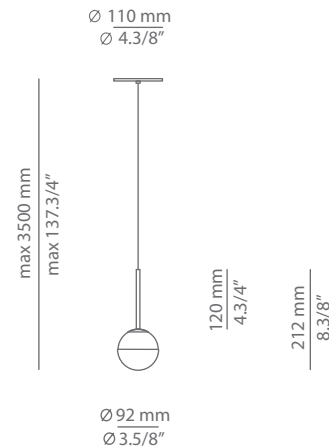

ALFI T-3744AR

recessed suspension lamp

Date	Type
Project	
Location	
Model #	Quantity
Specifier	

Description

Metallic suspension lamp with glass shade with cap and integrated LED. Adjustable height.
Recessed canopy and remote driver.
False ceiling for recessed canopy is required Ø 60 mm drill.

Pictures above might not show the specified dimensions or material. They are for illustration purposes only.

Ordering information

Product Code	Lamp	Finish
T-3744AR glass shade with cap Ø 60mm drill on dropped ceiling	LED 3W (led included) (2700K / Ang 120° / >90 CRI / 24V) / 230V Typ* 300 lumens / Non Dimmable	26 BLK Black 20 GLD M Gold Matt CUSTOM

Product includes

Code	Description
113534XX2	1 recessed canopy for 1 single pendant
T-3744C	1 alfi pendant with textile cable
113743XX0	1 glass shade with cap
671000062	1 remote driver / Non Dimmable

SPECIAL REQUIREMENTS

Custom finishes and versions

We offer custom plated or RAL finishes.
Alternate lamping and sizes available for projects. Consult our offices.

Special instructions

ESTILUZ, S.A.
Carretera d'Ogassa, s/n
17860 Sant Joan de les Abadesses
T+34 972 720 125
F+34 972 720 796

estiluz@estiluz.com
www.estiluz.com