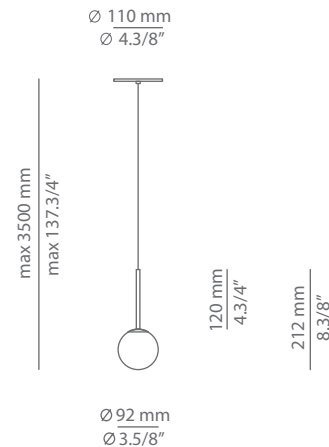

Special instructions