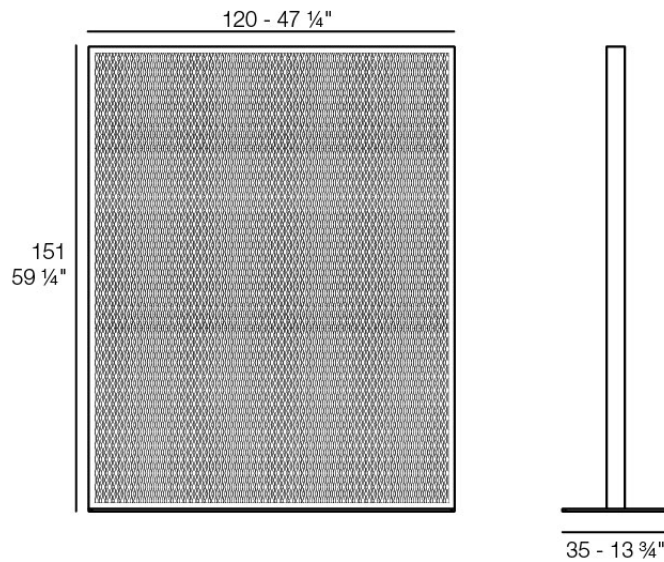

Products / Objects / The Factory Area Divider 120x150

The factory area divider 120x150

by Ramón Esteve

The Factory Collection, designed by Ramon Esteve for Vondom, is **characterized by the aluminum profile and the “deployé” mesh**. Discover this collection of aluminium furniture composed of a modular sofa, an armchair, a lounger, a side table, a lamp, a coffee table, a high table, chairs, and a room divider.

Info

Description

Space divider made with an aluminum profile and deployed mesh, all materials and components are resistant to extreme weather conditions. Available in different finishes.

Weight: 30.06 Kg

THE FACTORY Separador de Ambientes 120x150
THE FACTORY Room Divider 47 1/4"x 59 1/4"

Finishes

finishes

LACQUERED

Ref. 54611

traffic gray

almond

crema