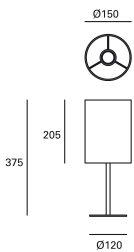

Romi

DE-0383-SAT

Table lamp IP20 Romi E27 40W Satin nickel

TECHNICAL FEATURES

IP20

Power (W) : Max. power 40W

Total power consumption of light (W) : 40W

Structure material : Steel

Structure finish : Satin nickel

Diffuser material : Textile

Diffuser finish : White

Max. size of light bulb : 180/120 mm

Recommended light bulb : E27

Voltage / frequency : 100-240V/50-60Hz

Warranty : 5 Years

Energy efficiency : Light bulb not included

LUMINOTECHNIC FEATURES

Lampholder: 1 x E27

VENTILATION FEATURES

Power used: 40W

Service value measurement standard: EN 60879:2019

LOGISTICS

Net weight (kg): 0.72

Packaged weight (kg): 1.52

Packaging: 310mm x 175mm x 280mm

6 Un