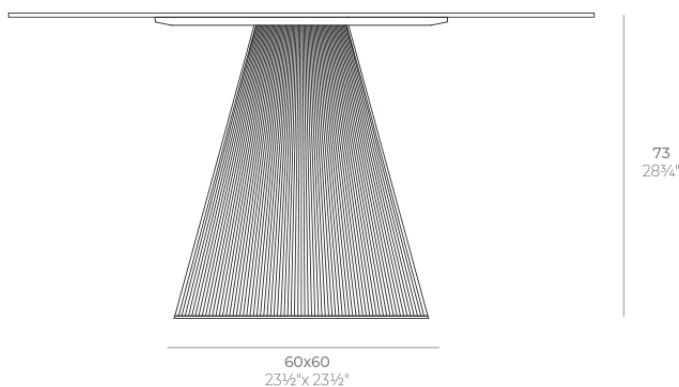

Products / Dining Tables / Gatsby Base 60x60x73cm S70

Gatsby base 60x60x73cm s70

by Ramón Esteve

The Gatsby collection, designed by Ramón Esteve for Vondom, recalls the Art Déco lighting. Those crazy twenties. “Something new, extraordinary, beautiful, simple but sophisticatedly designed” said Francis Scott Fitzgerald about his aims for the novel he was about to write. The Great Gatsby was born in an age of prosperity, parties and excess. They called it “the American Dream”.

Info

Description

Weight: 12.4 Kg

GATSBY Mesa Base Cuadrada 60x60x73cm S70
GATSBY Square Base Table 60x60x73cm S70
ref. 54459

TABLE TOP - SOBRE

- 139 x 139 cm
54³/₄" x 54³/₄"
- 159 x 159 cm
62¹/₂" x 62¹/₂"
- 179 x 179 cm
70¹/₂" x 70¹/₂"