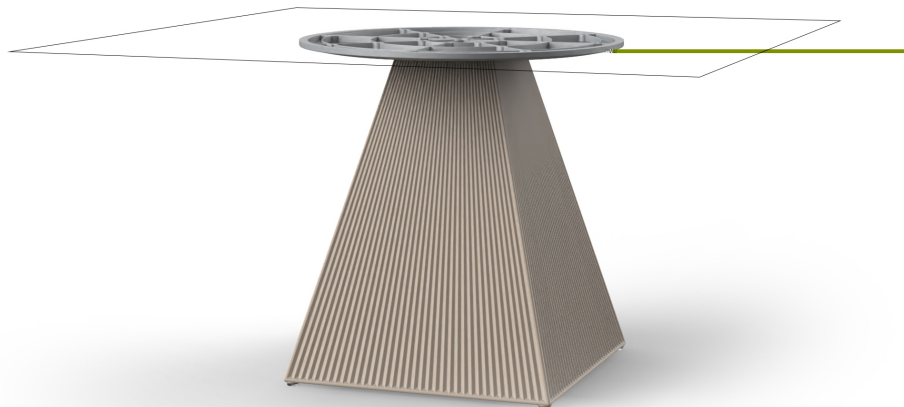

Products / Dining Tables / Gatsby Base 60x60x73cm S70

Gatsby base 60x60x73cm s70

by Ramón Esteve

The Gatsby collection, designed by Ramón Esteve for Vondom, recalls the Art Déco lighting. Those crazy twenties. “Something new, extraordinary, beautiful, simple but sophisticatedly designed” said Francis Scott Fitzgerald about his aims for the novel he was about to write. The Great Gatsby was born in an age of prosperity, parties and excess. They called it “the American Dream”.

Info

Description

Weight: 12.4 Kg

GATSBY Mesa Base Cuadrada 60x60x73cm S70
GATSBY Square Base Table 60x60x73cm S70
ref. 54459

TABLE TOP - SOBRE

- 139 x 139 cm
54³/₄" x 54³/₄"
- 159 x 159 cm
62¹/₂" x 62¹/₂"
- 179 x 179 cm
70¹/₂" x 70¹/₂"

Accessories

- TABLE 10mm
- TABLE 12mm
- TABLE DEKTON

Finishes

finishes

BASIC

Ref. 54459

orange

ice