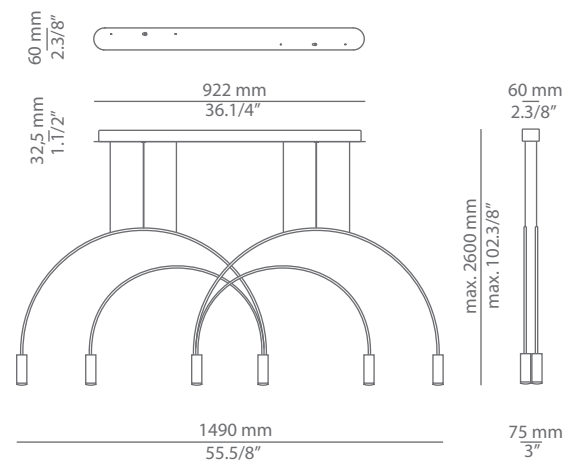

Code	Composition includes	Temperature
L92S.2T	1 linear canopy 113535XX3 2 units of T-3536C 2 drivers / Dimmable Triac	- T-3536C-W (2700K / 725 lumens) - T-3536C-M (3000K / 763 lumens)
Canopy		Head
26 BLK Black 71 WH White	Body	26 BLK Black 61 S GLD Satin Gold 71 WH White - CUSTOM
	Body	Head
	26 BLK Black 71 WH White - CUSTOM	26 BLK Black 61 S GLD Satin Gold 71 WH White - CUSTOM