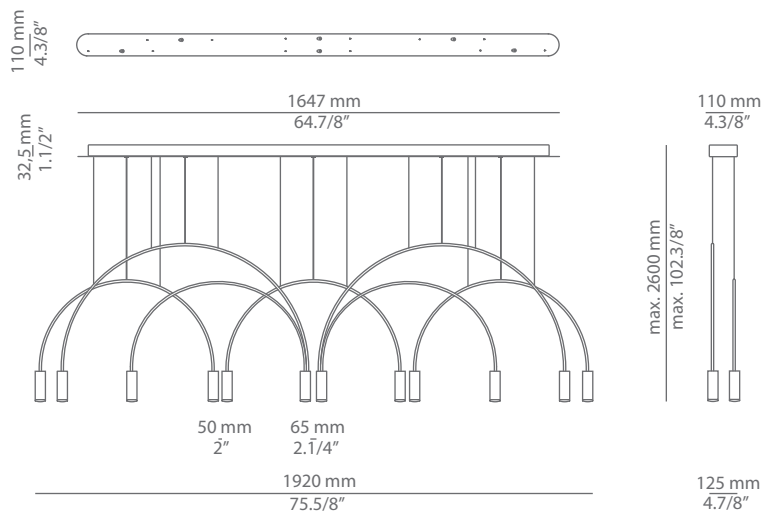

Code	Composition includes	Temperature	Canopy	Body	Head
☐ L165S.3D2T	☐ 1 linear canopy 113535XX7 ☐ 3 units of T-3535C ☐ 2 units of T-3536C ☐ 5 drivers / Dimmable Triac	☐ T-3535C-W / T-3536C-W (2700K / 725 lumens) ☐ T-3535C-M / T-3536C-M (3000K / 763 lumens)	☐ 26 BLK Black ☐ 71 WH White	☐ 26 BLK Black ☐ 71 WH White ☐ CUSTOM	☐ 26 BLK Black ☐ 61 S GLD Satin Gold ☐ 71 WH White ☐ CUSTOM