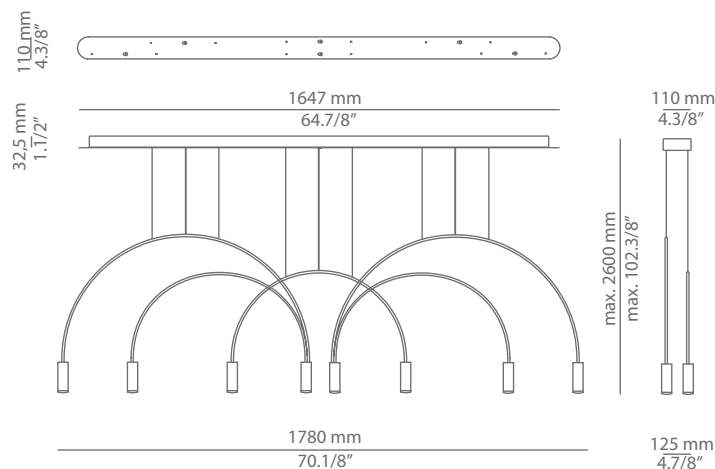

Code	Composition includes	Temperature	Canopy	Body	Head
■ L165S.1T1D1T	■ 1 linear canopy 113535XX7 ■ 1 unit of T-3535C ■ 2 units of T-3536C ■ 3 drivers / Dimmable Triac	■ T-3535C-W / T-3536C-W (2700K / 725 lumens) ■ T-3535C-M / T-3536C-M (3000K / 763 lumens)	■ 26 BLK Black ■ 71 WH White	■ 26 BLK Black ■ 71 WH White ■ CUSTOM	■ 26 BLK Black ■ 61 S GLD Satin Gold ■ 71 WH White ■ CUSTOM