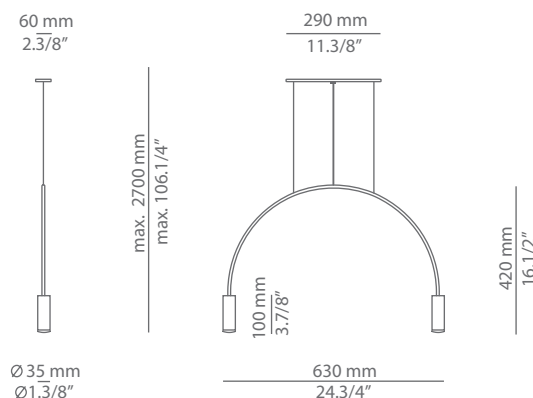

Product includes

Code	Description
113635XX0R	1 recessed canopy for 1 single pendant
T-3535C	1 Volta pendant

SPECIAL REQUIREMENTS

Custom versions

We offer custom plated or RAL finishes. Alternate lamping and sizes available for projects. Consult our offices.

Special instructions