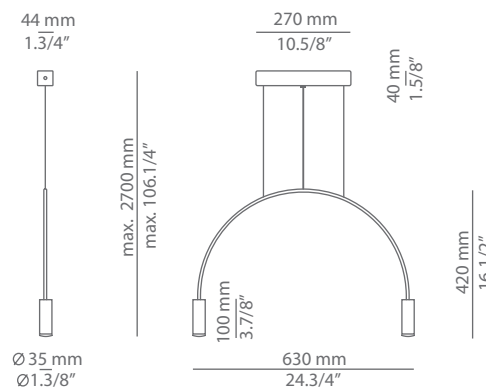

Product includes

Code	Description
113635XX0	1 surface canopy for 1 single pendant
T-3535C	1 Volta pendant

SPECIAL REQUIREMENTS

Custom versions

We offer custom plated or RAL finishes. Alternate lamping and sizes available for projects. Consult our offices.

Special instructions

ESTILUZ, S.A.
Carretera d'Ogassa, s/n
17860 Sant Joan de les Abadesses
T+34 972 720 125
F+34 972 720 796

estiluz@estiluz.com
www.estiluz.com