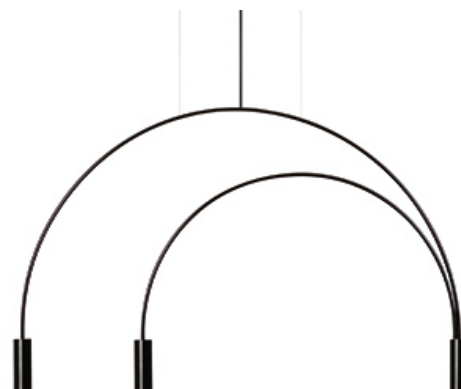

VOLTA T-3536R

recessed suspension lamp

Date	Type
Project	
Location	
Model #	Quantity
Specifier	

Description

Suspension lamp with a curved metallic body, cylindrical aluminium heads and acrylic (PMMA) lens diffusers.

Adjustable height.

Possibility to create different compositions (see page 6).

Recessed canopy and remote driver.

False ceiling for recessed canopy is required Ø 50mm drill.

Pictures above might not show the specified dimensions or material. They are for illustration purposes only.