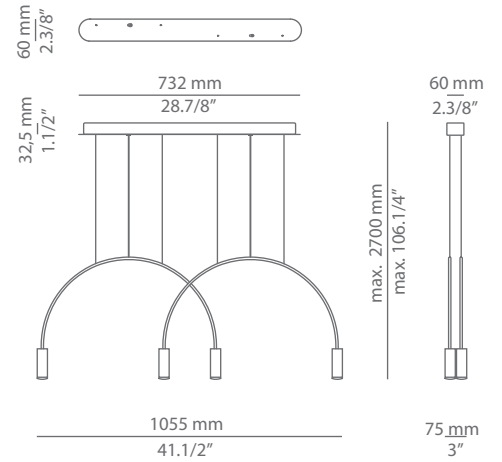

VOLTA T-3535S / T-3536S

linear surface compositions

Date	Type
Project	
Location	
Model #	Quantity
Specifier	

Many possible configurations with T-3535S and T-3536S

Code	Composition includes	Temperature
L73S.2D	1 linear canopy 113535XX1 2 units of T-3535C 2 drivers / Dimmable Triac	- T-3535C-W (2700K / 725 lumens) - T-3535C-M (3000K / 763 lumens)
Canopy		Head
26 BLK Black 71 WH White	Body	26 BLK Black 61 S GLD Satin Gold 71 WH White - CUSTOM
	Body	Head
	26 BLK Black 71 WH White - CUSTOM	26 BLK Black 61 S GLD Satin Gold 71 WH White - CUSTOM