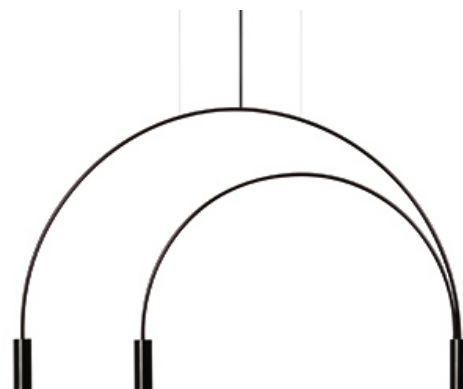

VOLTA T-3535S

surface suspension lamp

Date	Type
Project	
Location	
Model #	Quantity
Specifier	

Description

Suspension lamp with a curved metallic body, cylindrical aluminium heads and acrylic (PMMA) lens diffusers. Adjustable height. Possibility to create different compositions (see page 5).

Description

Suspension lamp with a curved metallic body, cylindrical aluminium heads and acrylic (PMMA) lens diffusers.

Adjustable height.

Possibility to create different compositions (see page 6).

Recessed canopy and remote driver.

False ceiling for recessed canopy is required Ø 50mm drill.

Pictures above might not show the specified dimensions or material. They are for illustration purposes only.

Ordering information

Code	Lamp	Canopy	Finish body	Finish head
 T-3535R-W  Ø 50mm drill on dropped ceiling	LED 2x6,2W (led included)  (2700K / Ang 45° / >90 CRI / 350mA) 230V / Typ* 2x725 lumens / Dimmable Triac	 26 BLK Black	 26 BLK Black	 26 BLK Black
		 71 WH White	 71 WH White	 61 S GLD Satin Gold
 T-3535R-M  Ø 50mm drill on dropped ceiling	LED 2x6,2W (led included)  (3000K / Ang 45° / >90 CRI / 350mA) 230V / Typ* 2x763 lumens / Dimmable Triac	 71 WH White	 71 WH White	 71 WH White
		 CUSTOM	 CUSTOM	 CUSTOM

Special instructions

VOLTA T-3536S

surface suspension lamp

Date	Type
Project	
Location	
Model #	Quantity
Specifier	

Description

Suspension lamp with a curved metallic body, cylindrical aluminium heads and acrylic (PMMA) lens diffusers. Adjustable height. Possibility to create different compositions (see page 5).