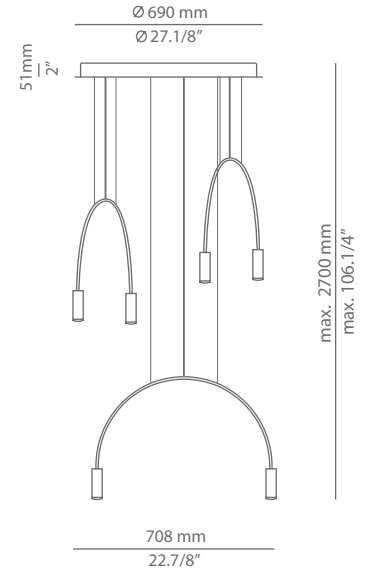

VOLTA T-3535S / T-3536S

round surface compositions

Date	Type
Project	
Location	
Model #	Quantity
Specifier	

Code	Composition includes	Temperature
■ R70S.3D	■ 1 round canopy 113535XX4 ■ 3 units of T-3535C ■ 3 drivers / Dimmable Triac	■ T-3535C-W (2700K / 725 lumens) ■ T-3535C-M (3000K / 763 lumens)
	<table border="1"> <tr> <td>Canopy</td> <td>Body</td> <td>Head</td> </tr> <tr> <td> ■ 26 BLK Black ■ 71 WH White </td> <td> ■ 26 BLK Black ■ 71 WH White ■ CUSTOM </td> <td> ■ 26 BLK Black ■ 61 S GLD Satin Gold ■ 71 WH White ■ CUSTOM </td> </tr> </table>