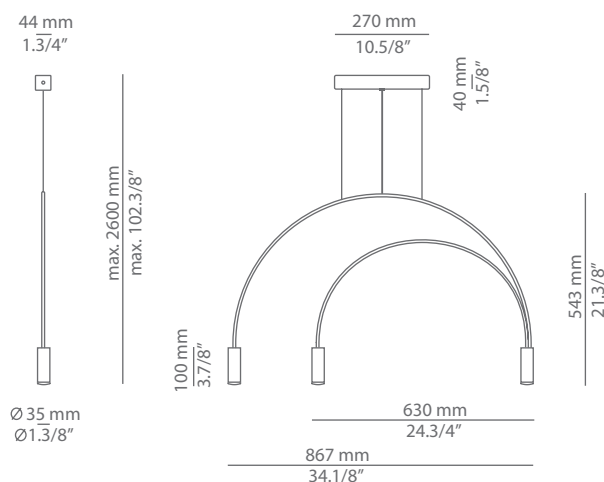

Special instructions