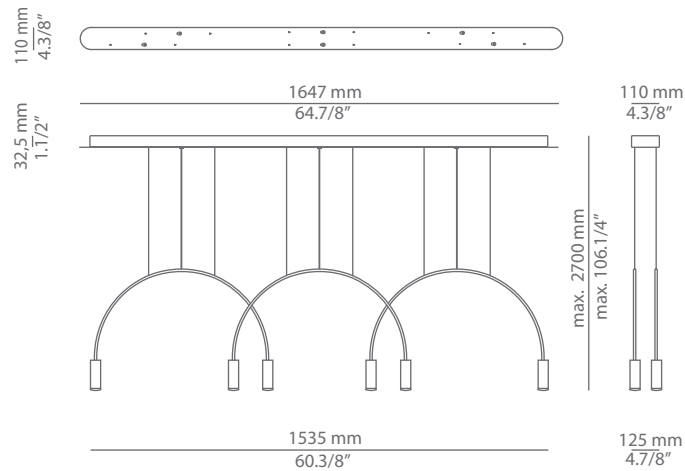

VOLTA T-3535S / T-3536S

linear surface compositions

Date	Type
Project	
Location	
Model #	Quantity
Specifier	

Code	Composition includes	Temperature	Canopy	Body	Head
■ L165S.3D	■ 1 linear canopy 113535XX7 ■ 3 units of T-3535C ■ 3 drivers / Dimmable Triac	■ T-3535C-W (2700K / 725 lumens) ■ T-3535C-M (3000K / 763 lumens)	■ 26 BLK Black ■ 71 WH White	■ 26 BLK Black ■ 71 WH White ■ CUSTOM	■ 26 BLK Black ■ 61 S GLD Satin Gold ■ 71 WH White ■ CUSTOM