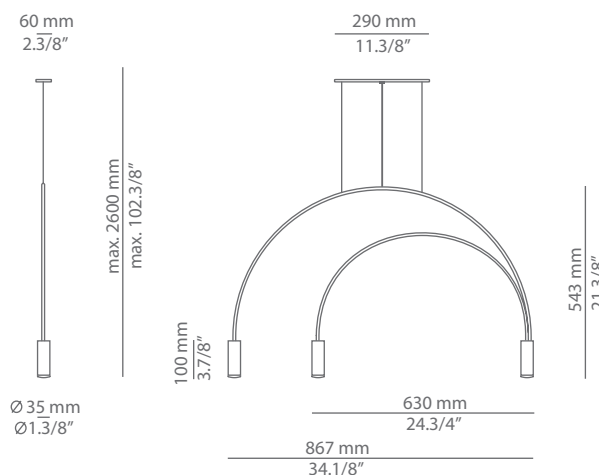

Special instructions