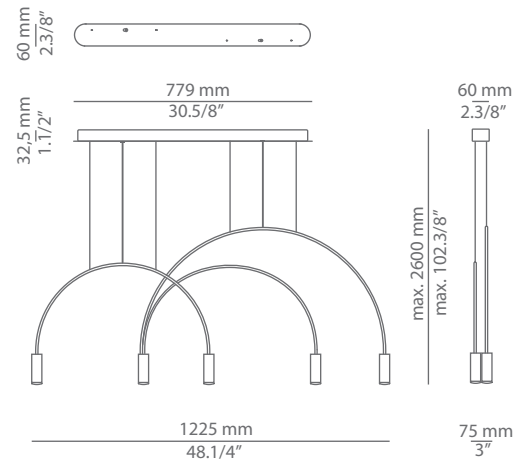

Code	Composition includes	Temperature
L78S.1D1T	1 linear canopy 113535XX2 1 unit of T-3535C 1 unit of T-3536C 2 drivers / Dimmable Triac	- T-3535C-W / T-3536C-W (2700K / 725 lumens) - T-3535C-M / T-3536C-M (3000K / 763 lumens)
Canopy		Head
26 BLK Black 71 WH White	Body	26 BLK Black 61 S GLD Satin Gold 71 WH White - CUSTOM
	Body	Head
	26 BLK Black 71 WH White - CUSTOM	26 BLK Black 61 S GLD Satin Gold 71 WH White - CUSTOM