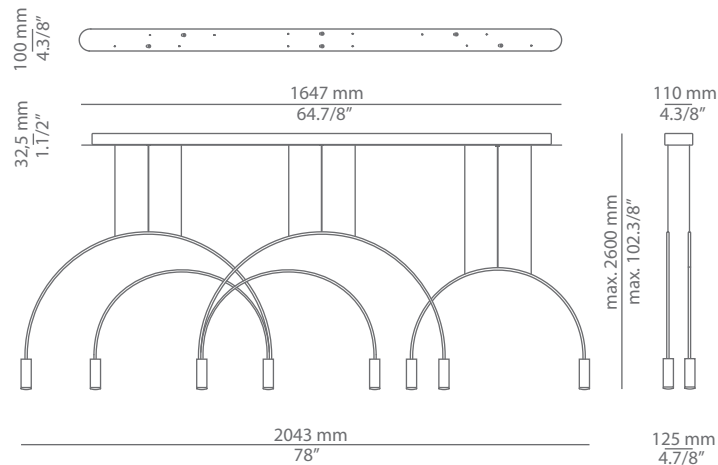

VOLTA T-3535S / T-3536S

linear surface compositions

Date	Type
Project	
Location	
Model #	Quantity
Specifier	

Ordering information

Code	Composition includes	Temperature	Canopy	Body	Head
☐ L165S.1D2T	☐ 1 linear canopy 113535XX7 ☐ 1 unit of T-3535C ☐ 2 units of T-3536C ☐ 3 drivers / Dimmable Triac	☐ T-3535C-W / T-3536C-W (2700K / 725 lumens) ☐ T-3535C-M / T-3536C-M (3000K / 763 lumens)	☐ 26 BLK Black ☐ 71 WH White	☐ 26 BLK Black ☐ 71 WH White ☐ CUSTOM	☐ 26 BLK Black ☐ 61 S GLD Satin Gold ☐ 71 WH White ☐ CUSTOM