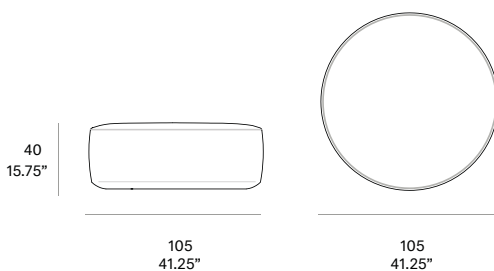

Shipment details

Qty	1 ottoman (1 box)
Volume	0,53 m3 / 18.5 ft3
Gross weight	20 kg / 44 lb
Net weight (x1)	16 kg / 35 lb
Item dimensions (width x depth x height)	105 x 105 x 40 cm 41.25" x 41.25" x 15.75"
COM (1, 40 - 1,50 m / 54"-59")	4,7 m / 5.1 yd