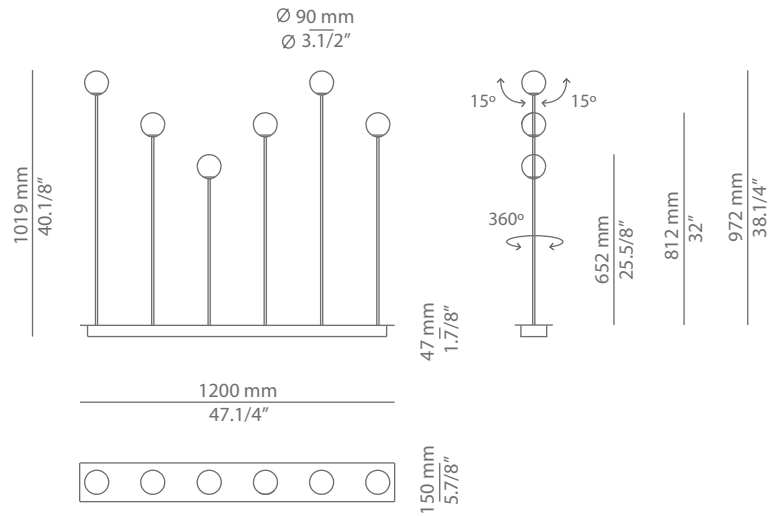

Pictures above might not show the specified dimensions or material. They are for illustration purposes only.

Ordering information

Product Code	Lamp
 F120.6 plain glass	LED 6x3W (led included) F (2700K / Ang 120° / >90 CRI / 24V) / 100V -277V Typ* 6x300 lumens / Dimmable 0-10V Hard wired (no plug) / Plain glass shade

Special instructions

ALFI

F120.6 / F120.6A

floor lamp

Date	Type
Project	
Location	
Model #	Quantity
Specifier	

Ordering information

Code	Composition includes
■ F120.6 plain glass	1 linear canopy 113743XX8 1 stem 652mm 113743XX1 3 stems 812mm 113743XX2 2 stems 972mm 113743XX3 6 plain glass shades 113743000 1 driver 671000049 / Dimmable 1-10V
	Finish
■	26 BLK Black
■	20 GLD M Gold Matt
■	CUSTOM

Code	Composition includes
■ F120.6A glass with cap	1 linear canopy 113743XX8 1 stem 652mm 113743XX1 3 stems 812mm 113743XX2 2 stems 972mm 113743XX3 6 glass shades with cap 113743XX0 1 driver 671000049 / Dimmable 1-10V
	Finish
■	26 BLK Black
■	20 GLD M Gold Matt
■	CUSTOM