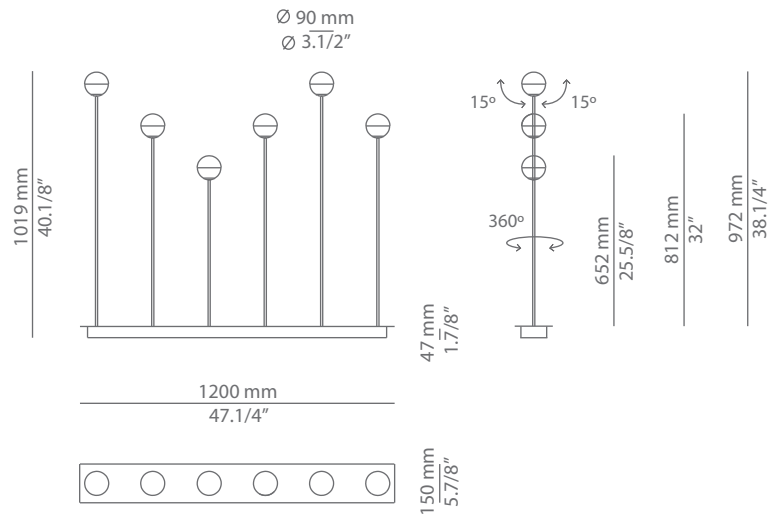

Pictures above might not show the specified dimensions or material. They are for illustration purposes only.

Ordering information

Product Code	Lamp
 F120.6 plain glass	LED 6x3W (led included) F (2700K / Ang 120° / >90 CRI / 24V) / 100V -277V Typ* 6x300 lumens / Dimmable 0-10V Hard wired (no plug) / Plain glass shade

Special instructions

ALFI

F120.6 / F120.6A

floor lamp

Date	Type
Project	
Location	
Model #	Quantity
Specifier	

Ordering information

Code	Composition includes
■ F120.6 plain glass	1 linear canopy 113743XX8 1 stem 652mm 113743XX1 3 stems 812mm 113743XX2 2 stems 972mm 113743XX3 6 plain glass shades 113743000 1 driver 671000049 / Dimmable 1-10V
	Finish
■	26 BLK Black
■	20 GLD M Gold Matt
■	CUSTOM

Code	Composition includes
■ F120.6A glass with cap	1 linear canopy 113743XX8 1 stem 652mm 113743XX1 3 stems 812mm 113743XX2 2 stems 972mm 113743XX3 6 glass shades with cap 113743XX0 1 driver 671000049 / Dimmable 1-10V
	Finish
■	26 BLK Black
■	20 GLD M Gold Matt
■	CUSTOM