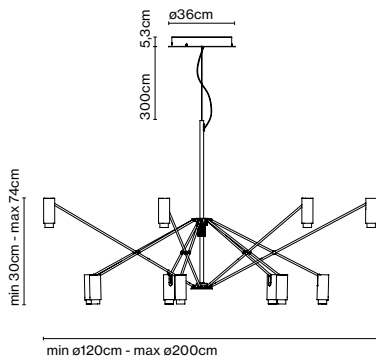

The W

PerezOchando

marset

The W

The W

Light source:
LED SMD 48V 102W 2700K CRI90 9660lm

Luminaire:
100 - 240 VAC TRIAC 110W 6405lm
100 - 240 VAC DALI 110W 6405lm

LED included

Cable length: 3 m
Color cord: Black
Canopy color: Black

info@marset.com
www.marset.com

Structure made of aluminium with 14 spotlights. Diffusers in aluminium and polycarbonate.

- Black - Gold
- Black - Ivory (RAL 1015)
- Black - Terracotta (RAL 8023)

Unfold the light or fold it. The new design of Estudio Perez Ochando proposes a lamp of large format, flexible, thought to adapt to the different necessities of lighting big spaces.