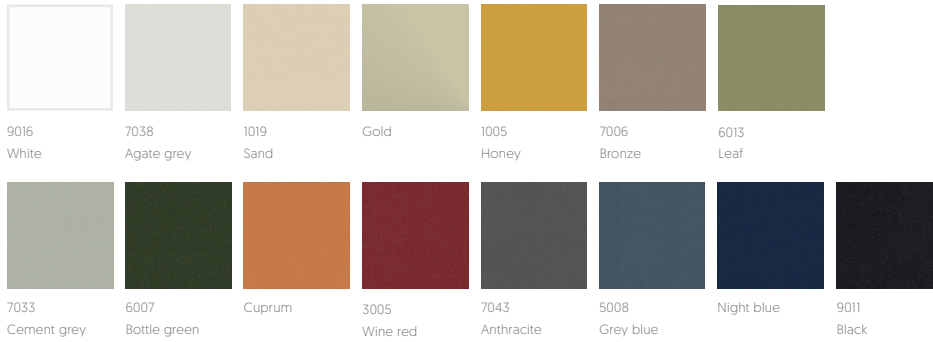

Colores y acabados. Colours and finishes

Aluminium

SUNBATHE FABRICS

Batylite®

Moaré

Grid