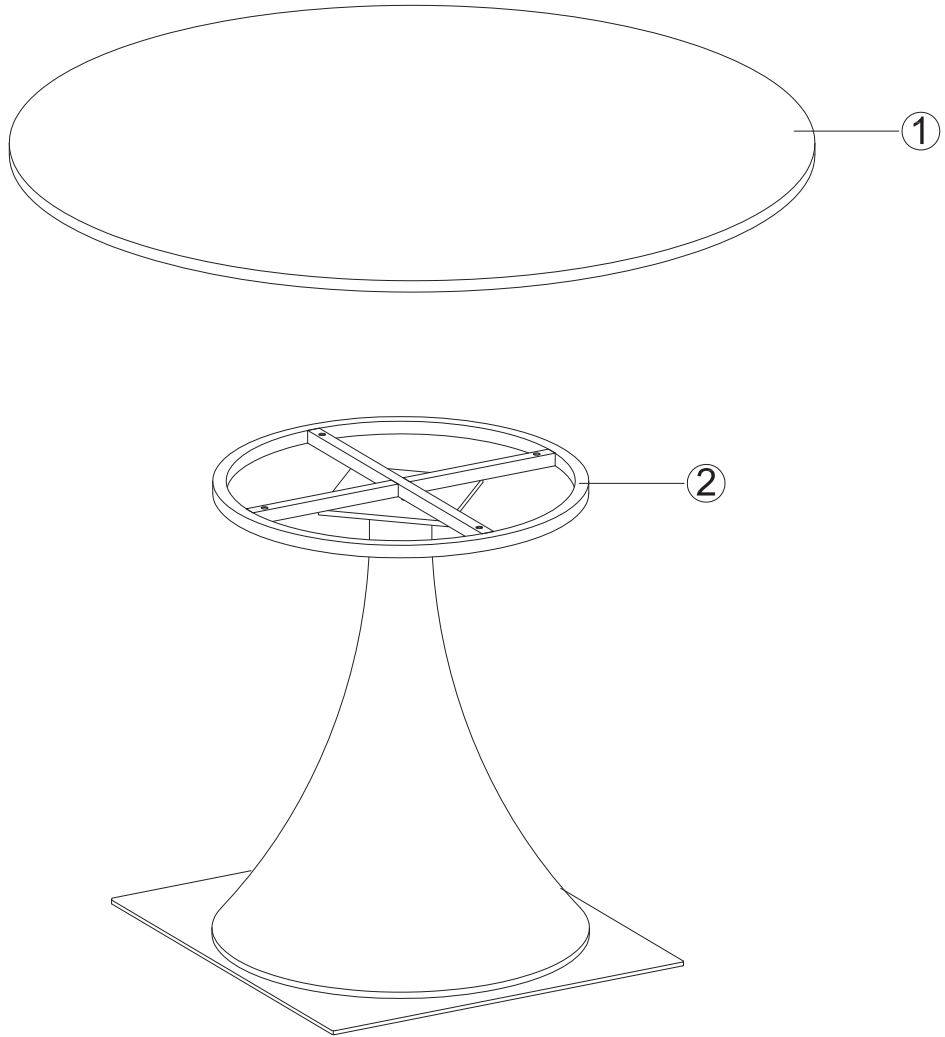

20 min

x2

x2

---

1 x 1pc

2 x 1pc

A x 6

∅30\*M8

B x 1

5MM

1

2

---

3

**JULIÀ GRUP Furniture Solutions S.L.**

B-17616277