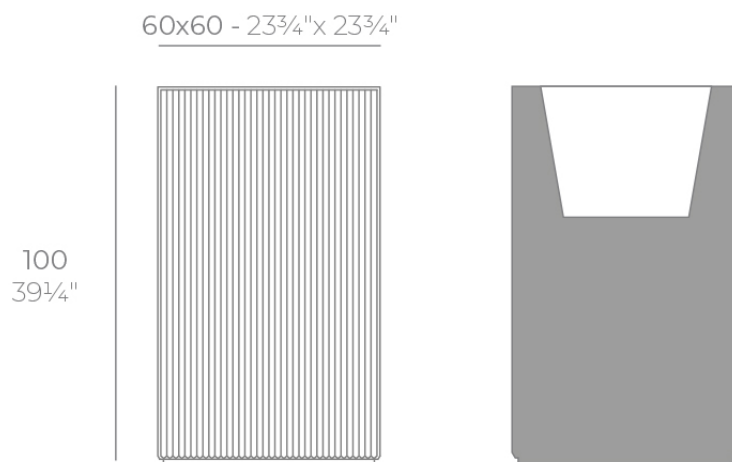

Products / Planters / Gatsby Prisma Planter 60x60x100

Gatsby prisma planter 60x60x100

by Ramón Esteve

The Gatsby collection, designed by Ramón Esteve for Vondom, recalls the Art Déco lighting. Those crazy twenties. “Something new, extraordinary, beautiful, simple but sophisticatedly designed” said Francis Scott Fitzgerald about his aims for the novel he was about to write. The Great Gatsby was born in an age of prosperity, parties and excess. They called it “the American Dream”.

Info

Description

Weight: 25 Kg

GATSBY Cubo Alto
GATSBY Hight Cube
ref. 54432
C= 48x48x40 20³/₄"x20³/₄"x15³/₄"
62 L
16¹/₂Gal

Finishes

finishes

BASIC

Ref. 54432A